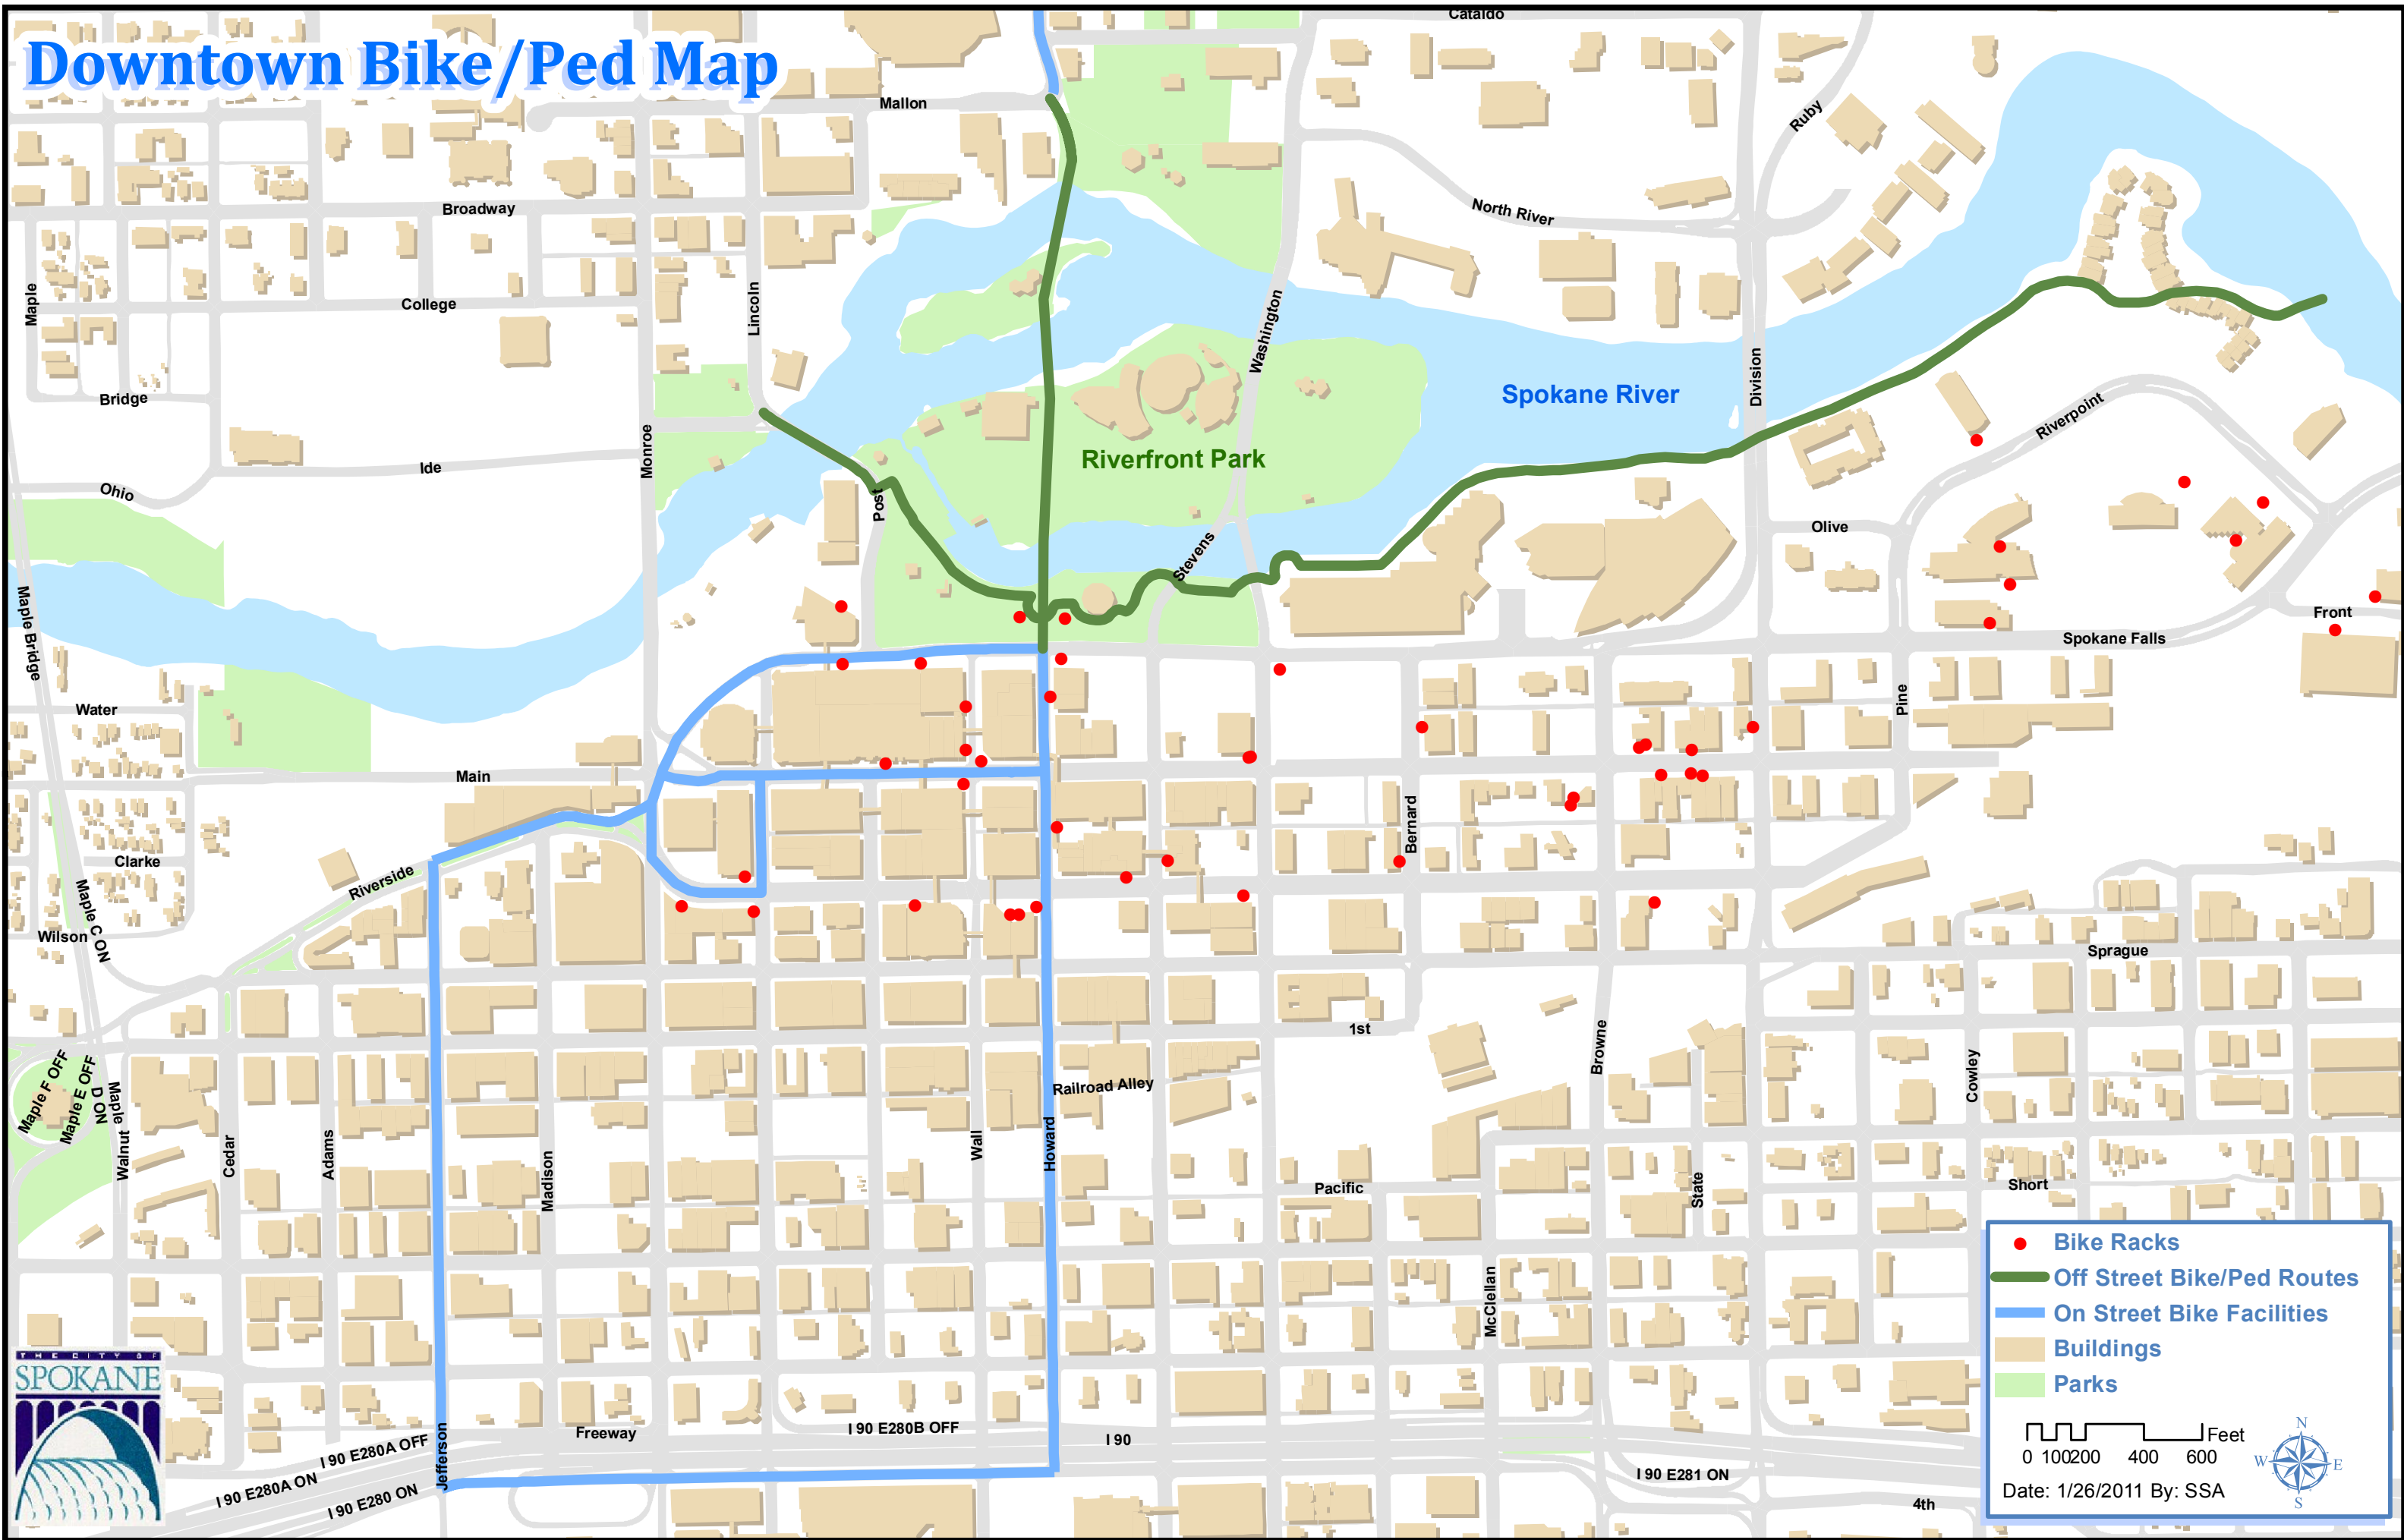

Downtown Bike/Ped Map

- Bike Racks
- Off Street Bike/Ped Routes
- On Street Bike Facilities
- Buildings
- Parks

0 100 200 400 600 Feet

Date: 1/26/2011 By: SSA